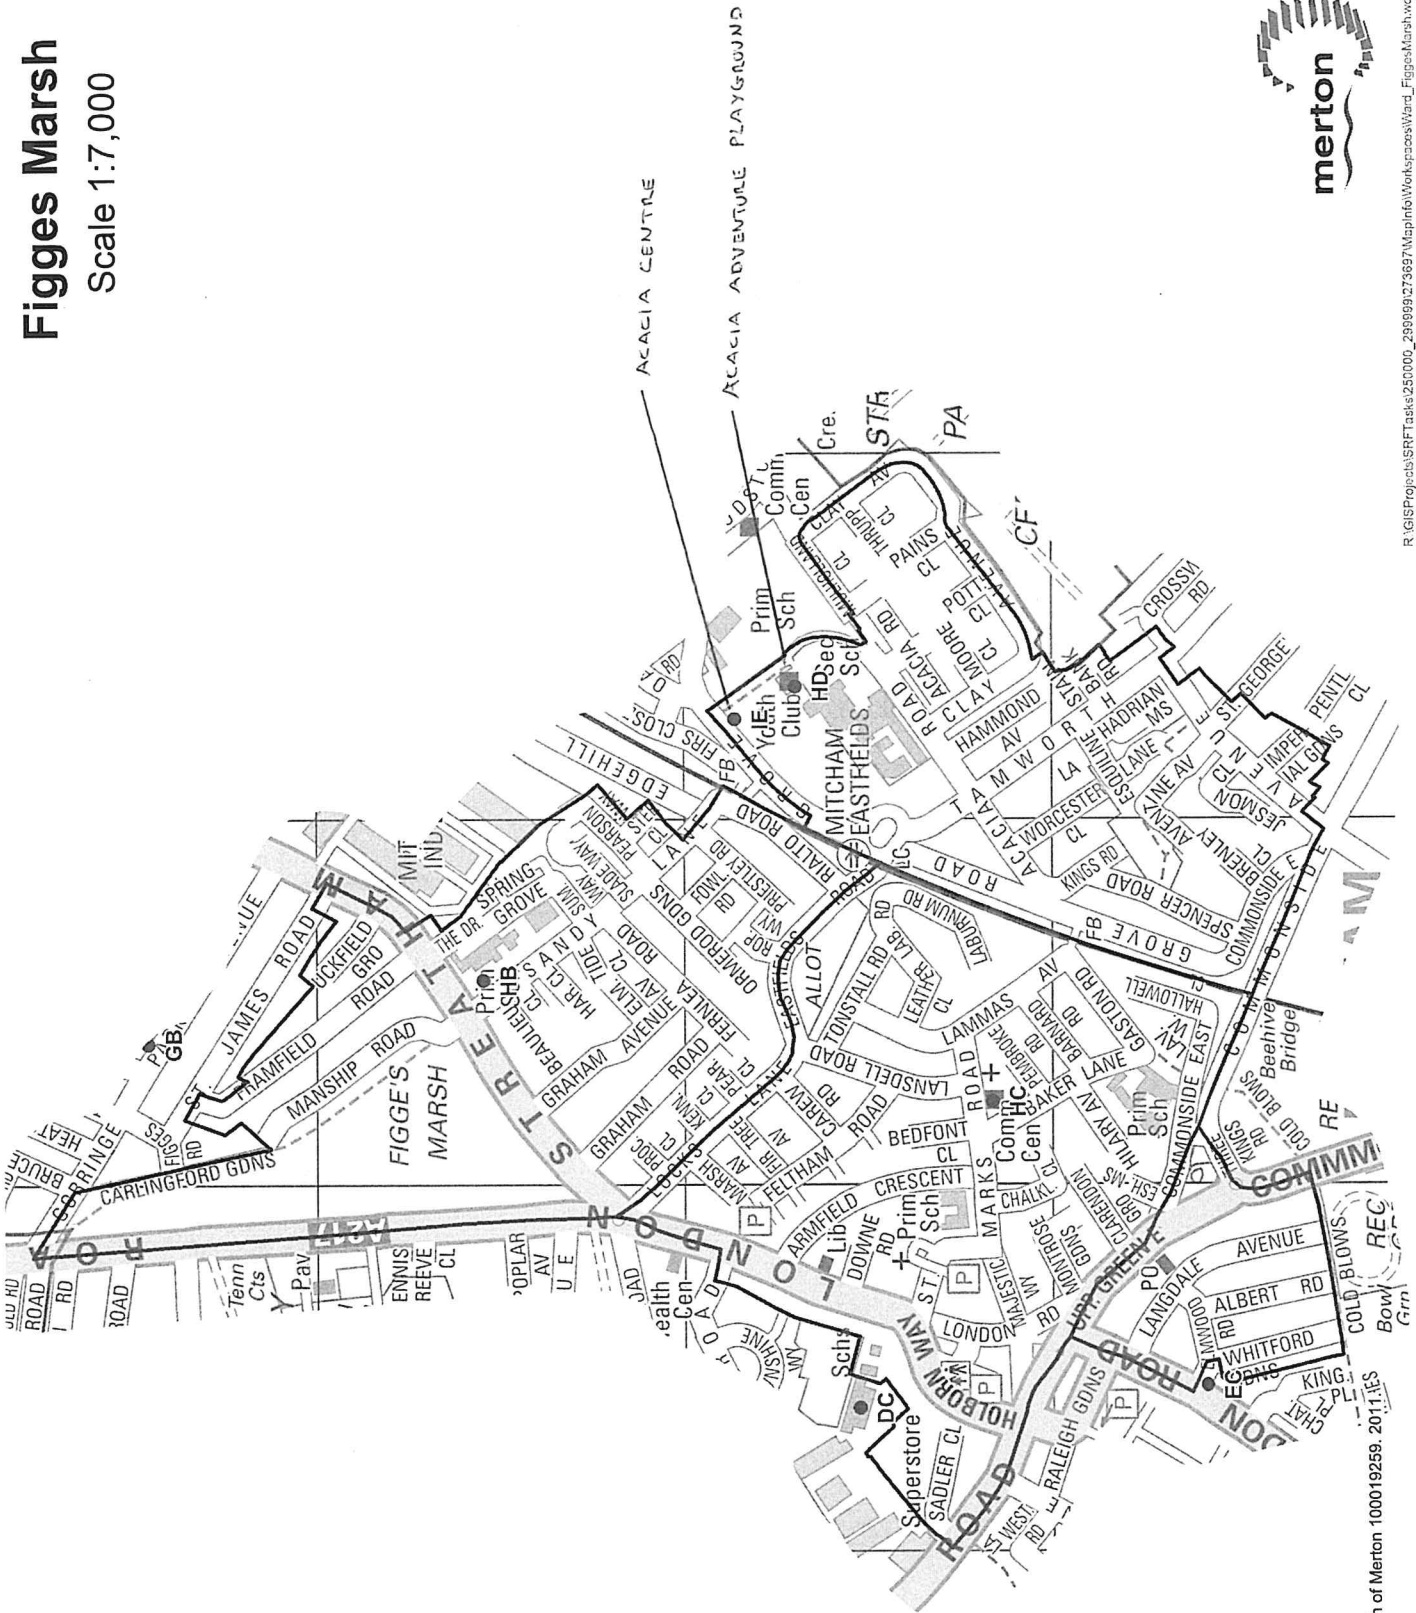

# Figges Marsh

Scale 1:7,000

R:\GIS\Projects\SRPT\Tasks\250000\_239099\273697\MapInfo\Worksheets\Ward\_FiggesMarsh.wor

This page is intentionally left blank